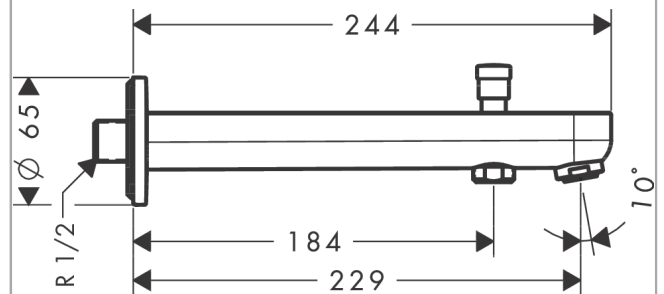

Scale drawing