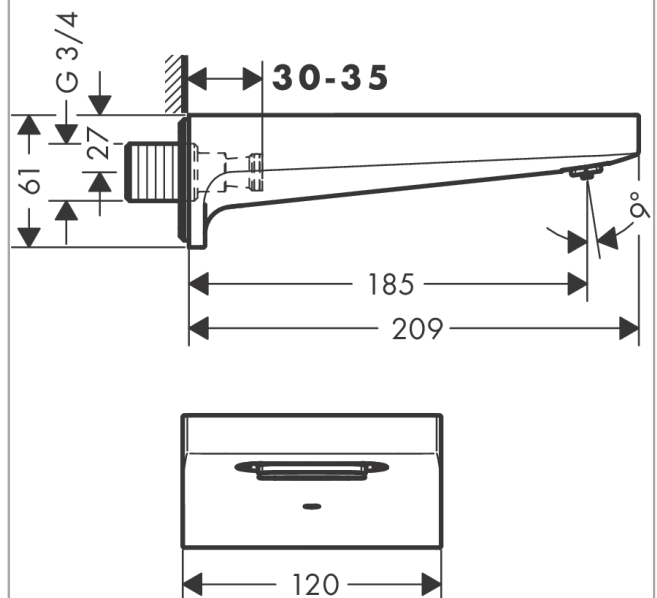

Metropol Bath spout

Surfaces: **Chrome** Article Number: **32543000**

Description

product features

- 1 function
- projection 185 mm
- wall-mounted
- maximum flow rate at 3 bar: 21 l/min
- connection dimension: DN20
- spray type: wide flood jet

Technology

Design awards

Product image

Scale drawing

Flowchart

The consumption was measured in combination with the appropriate fittings (thermostat/mixer/ in-wall valve) to reflect actual application in practice.

Metropol
Bath spout
 Surfaces: **Chrome** Article Number: **32543000**

Exploded Drawing

Year of production: >04/17

**Metropol
Bath spout**

Surfaces: **Chrome** Article Number: **32543000**

Spare part list

Year of production: >04/17

Pos.	Description	Article Number	Price	PU
1	spray former	98561000	-	1
2	mounting set	40915000	-	1
3	filter insert	97708000	-	1
4	connecting thread G $\frac{3}{4}$	94286000	-	1
5	O-ring 13x2	98128000	-	1