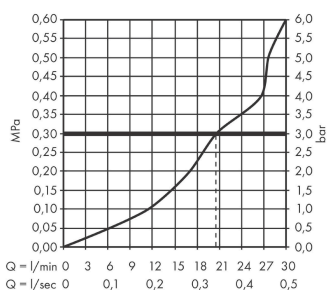

Metropol Bath spout

Surfaces: **Chrome** Article Number: **32543000**

Description

product features

- 1 function
- projection 185 mm
- wall-mounted
- maximum flow rate at 3 bar: 21 l/min
- connection dimension: DN20
- spray type: wide flood jet

Technology

Design awards

Product image

Scale drawing

Flowchart

The consumption was measured in combination with the appropriate fittings (thermostat/mixer/ in-wall valve) to reflect actual application in practice.