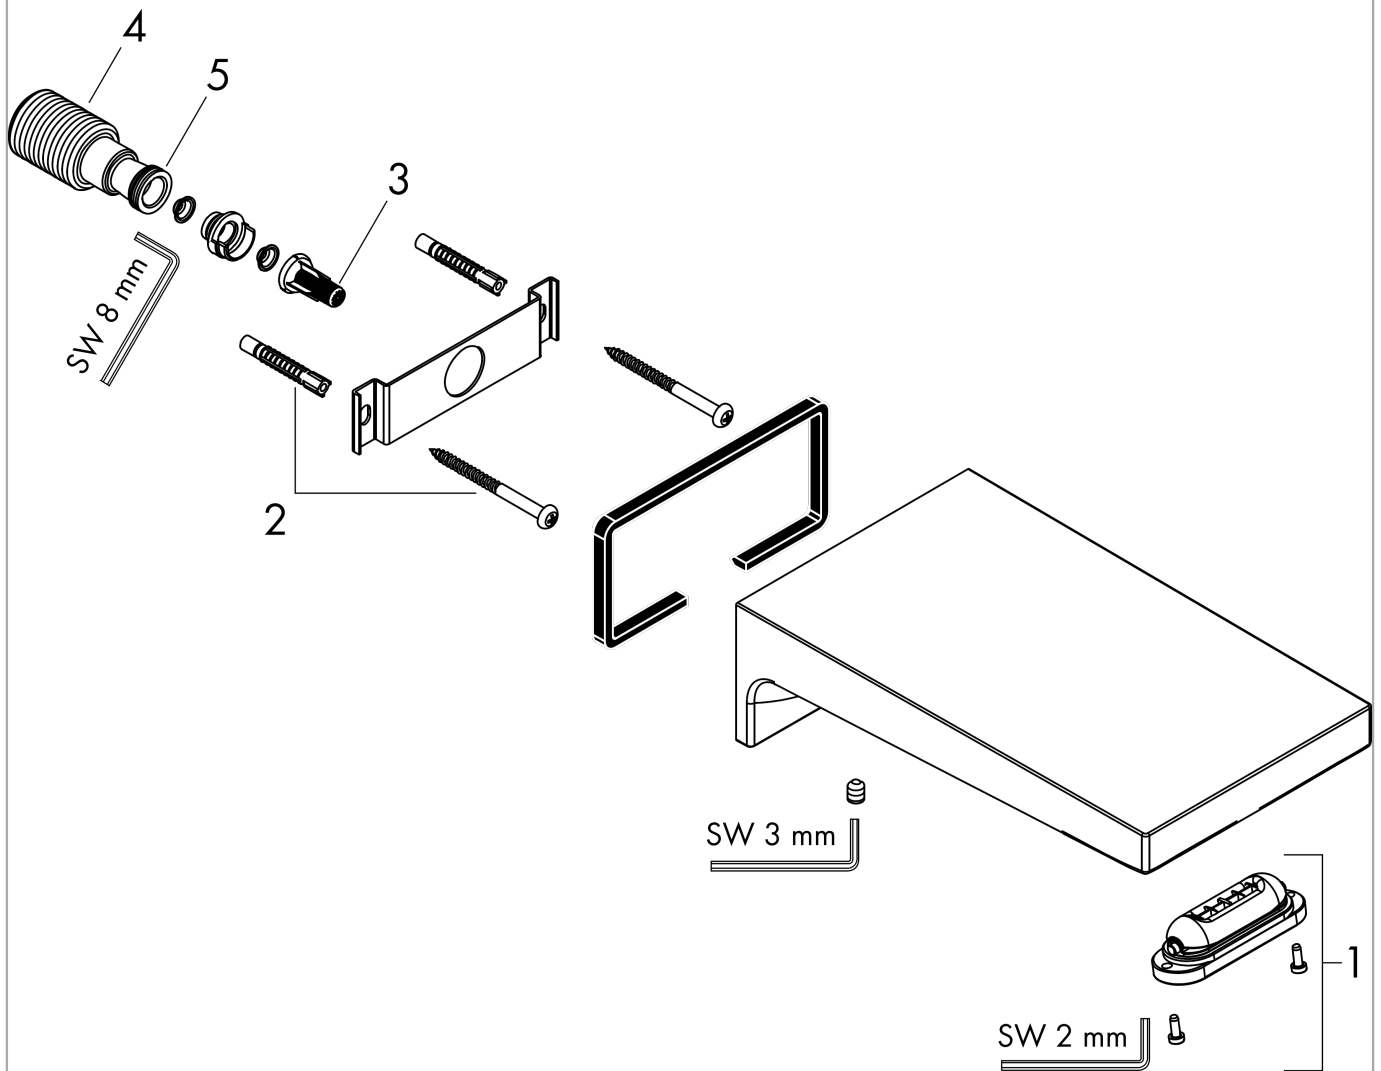

Metropol Bath spout

Surfaces: **Chrome** Article Number: **32543000**

Description

product features

- 1 function
- projection 185 mm
- wall-mounted
- maximum flow rate at 3 bar: 21 l/min
- connection dimension: DN20
- spray type: wide flood jet

Technology

Design awards

Product image

Scale drawing

Flowchart

The consumption was measured in combination with the appropriate fittings (thermostat/mixer/ in-wall valve) to reflect actual application in practice.

Metropol
Bath spout
 Surfaces: **Chrome** Article Number: **32543000**

Exploded Drawing

Year of production: >04/17

**Metropol
Bath spout**

Surfaces: **Chrome** Article Number: **32543000**

Spare part list

Year of production: >04/17