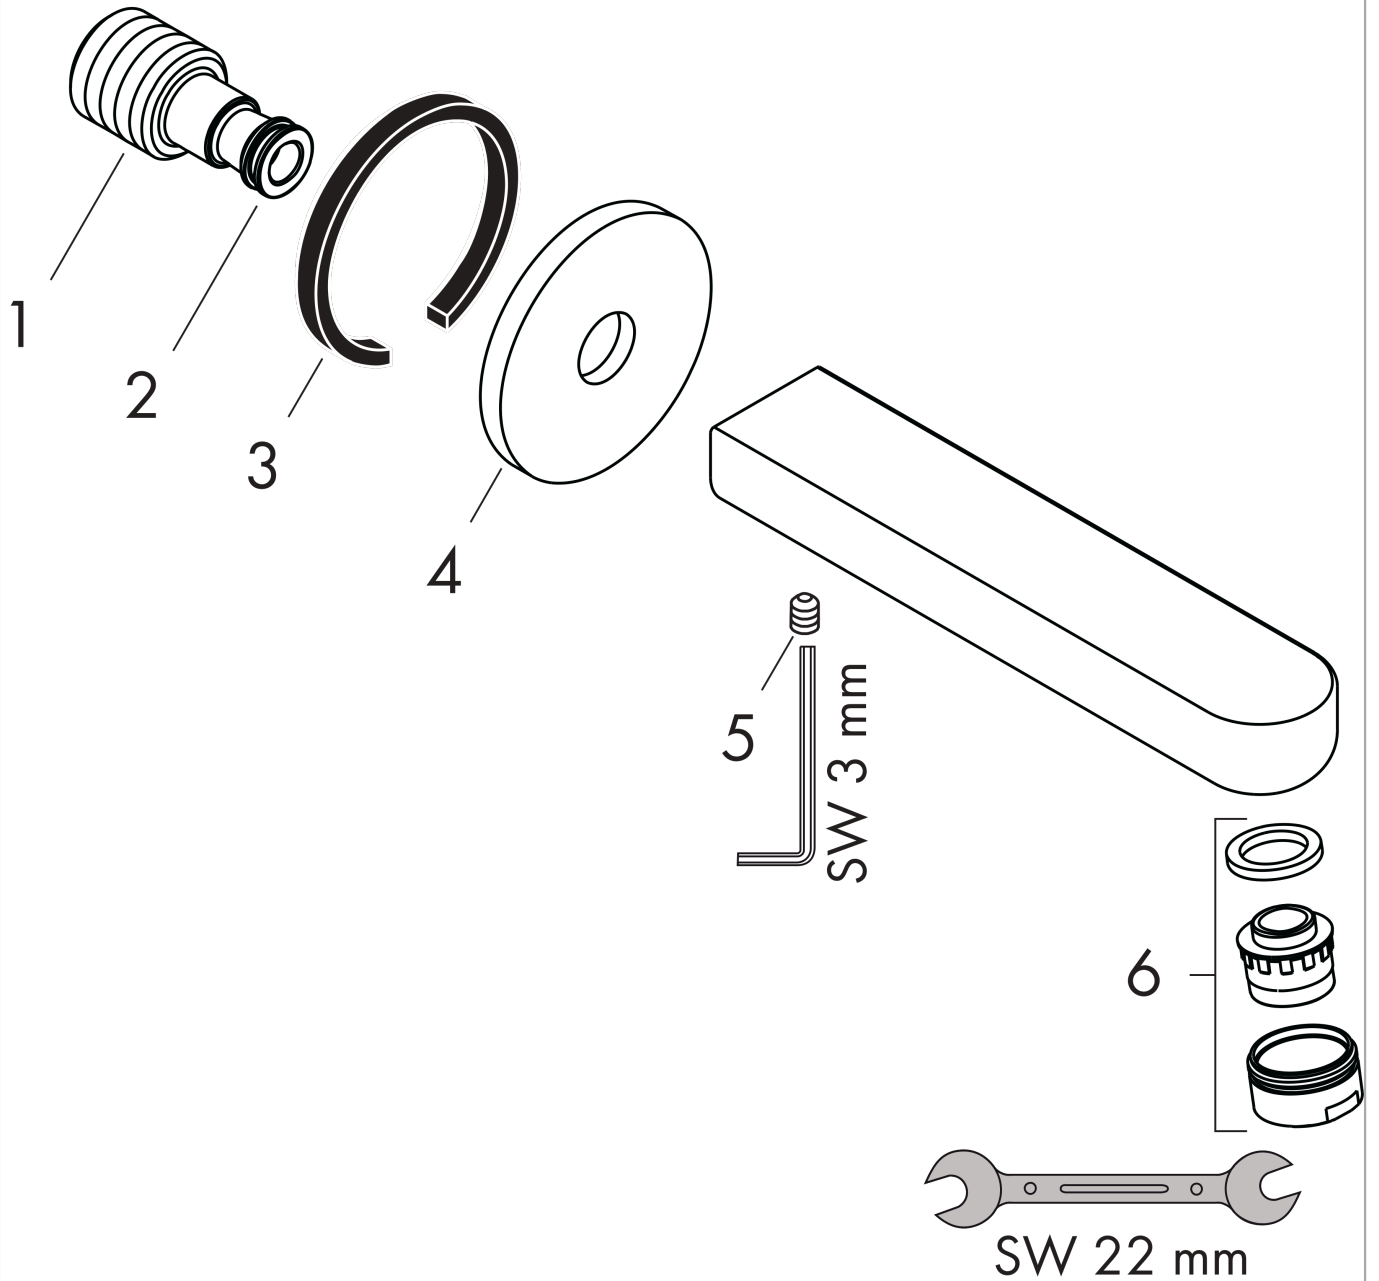

Metris S

Bath spout

Surfaces: **Chrome** Article Number: **14420000**

Description

product features

- 1 function
- connection type: G 3/4
- projection 161 mm
- wall-mounted
- maximum flow rate at 3 bar: 21 l/min
- spray type: normal spray

Technology

Product image

Scale drawing

Flowchart

The consumption was measured in combination with the appropriate fittings (thermostat/mixer/ in-wall valve) to reflect actual application in practice.

Metris S
Bath spout
Surfaces: **Chrome** Article Number: **14420000**

Exploded Drawing

Year of production: >08/15

Metris S**Bath spout**Surfaces: **Chrome** Article Number: **14420000****Spare part list**

Year of production: >08/15

Pos.	Description	Article Number	Price	PU
1	connecting thread G $\frac{3}{4}$	92504000	-	1
2	O-ring 13x2	98128000	-	1
3	seal	97530000	-	1
4	escutcheon	95872000	-	1
5	hollow set screw M6x6	97660000	-	1
6	aerator M24x1 (25 l/min)	13914000	-	1