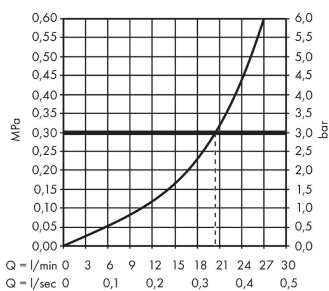

Metris S

Bath spout

Surfaces: **Chrome** Article Number: **14420000**

Description

product features

- 1 function
- connection type: G 3/4
- projection 161 mm
- wall-mounted
- maximum flow rate at 3 bar: 21 l/min
- spray type: normal spray

Technology

Product image

Scale drawing

Flowchart

The consumption was measured in combination with the appropriate fittings (thermostat/mixer/ in-wall valve) to reflect actual application in practice.

Metris S
Bath spout
Surfaces: **Chrome** Article Number: **14420000**

Exploded Drawing

Year of production: >08/15

Metris S**Bath spout**Surfaces: **Chrome** Article Number: **14420000****Spare part list**

Year of production: >08/15

Pos.	Description	Article Number	Price	PU
1	connecting thread G $\frac{3}{4}$	92504000	-	1
2	O-ring 13x2	98128000	-	1
3	seal	97530000	-	1
4	escutcheon	95872000	-	1
5	hollow set screw M6x6	97660000	-	1
6	aerator M24x1 (25 l/min)	13914000	-	1