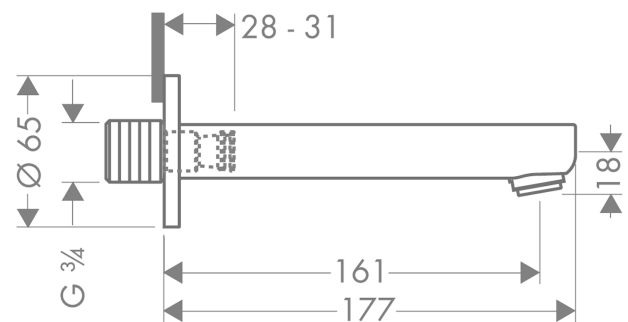

Metris S

Bath spout

Surfaces: **Chrome** Article Number: **14420000**

Description

product features

- 1 function
- connection type: G 3/4
- projection 161 mm
- wall-mounted
- maximum flow rate at 3 bar: 21 l/min
- spray type: normal spray

Technology

Product image

Scale drawing

Flowchart

The consumption was measured in combination with the appropriate fittings (thermostat/mixer/ in-wall valve) to reflect actual application in practice.

Metris S
Bath spout
Surfaces: **Chrome** Article Number: **14420000**

Exploded Drawing

Year of production: >08/15

Metris S**Bath spout**Surfaces: **Chrome** Article Number: **14420000****Spare part list**

Year of production: >08/15

Pos.	Description	Article Number	Price	PU
1	connecting thread G $\frac{3}{4}$	92504000	-	1
2	O-ring 13x2	98128000	-	1
3	seal	97530000	-	1
4	escutcheon	95872000	-	1
5	hollow set screw M6x6	97660000	-	1
6	aerator M24x1 (25 l/min)	13914000	-	1