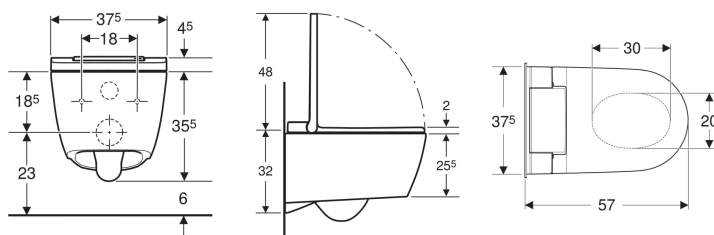

Geberit AquaClean Sela WC complete solution, wall-hung WC

Example image

Application purposes

- For convenient toilet use
- For gently cleaning the anal and vaginal areas with water

Characteristics

- Water heating via continuous flow heater
- Anal shower with WhirlSpray shower technology
- Separate Lady shower nozzle in protected park position
- Adjustable shower water temperature
- Spray intensity can be set to five different levels
- Spray arm can be set to five different positions
- Adjustable oscillating spray (automatic forward and reverse motion of the spray arm)
- Automatic pre- and postrinsing of the spray nozzle with fresh water
- Descaling programme
- Rimless WC ceramic appliance featuring TurboFlush flush technology
- Washdown WC
- User detection
- WC seat ring and WC lid with soft-closing mechanism
- WC lid with SoftOpening
- Activation of the orientation light via brightness sensor
- Orientation light can be set in seven colours
- Functions and settings via remote control
- Three user profiles can be programmed
- Compatible with Geberit Home App
- Water supply connection on the left, hidden behind the WC ceramic

- Mains connection with flexible three-core sheathed cable, on the right side, hidden behind the WC ceramic
- External water supply connection on the left possible with accessories
- External mains connection with power outlet on the right possible
- Approval in accordance with (DIN) EN 1717 / (DIN) EN 13077

To order additionally

- Geberit straight connector with sleeve and cover caps

Art. no.	Colour / surface	B	H	T	Protection class	Power consumption
146.224.11.1	WC ceramic appliance: KeraTect / white Design cover: white	37.5 cm	40 cm	57 cm	I	1850 W
146.224.21.1	WC ceramic appliance: KeraTect / white Design cover: bright chrome-plated	37.5 cm	40 cm	57 cm	I	1850 W
146.224.JT.1	WC ceramic appliance: white matt Design cover: white matt	37.5 cm	40 cm	57 cm	I	1850 W