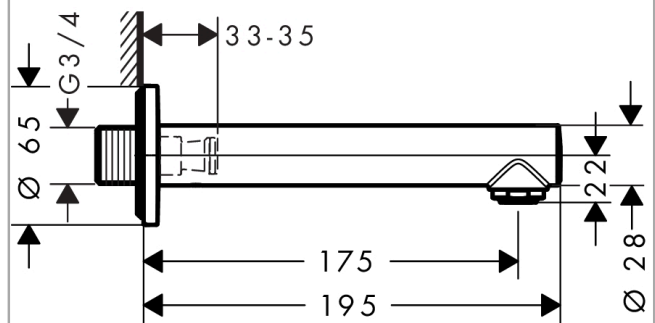

Scale drawing