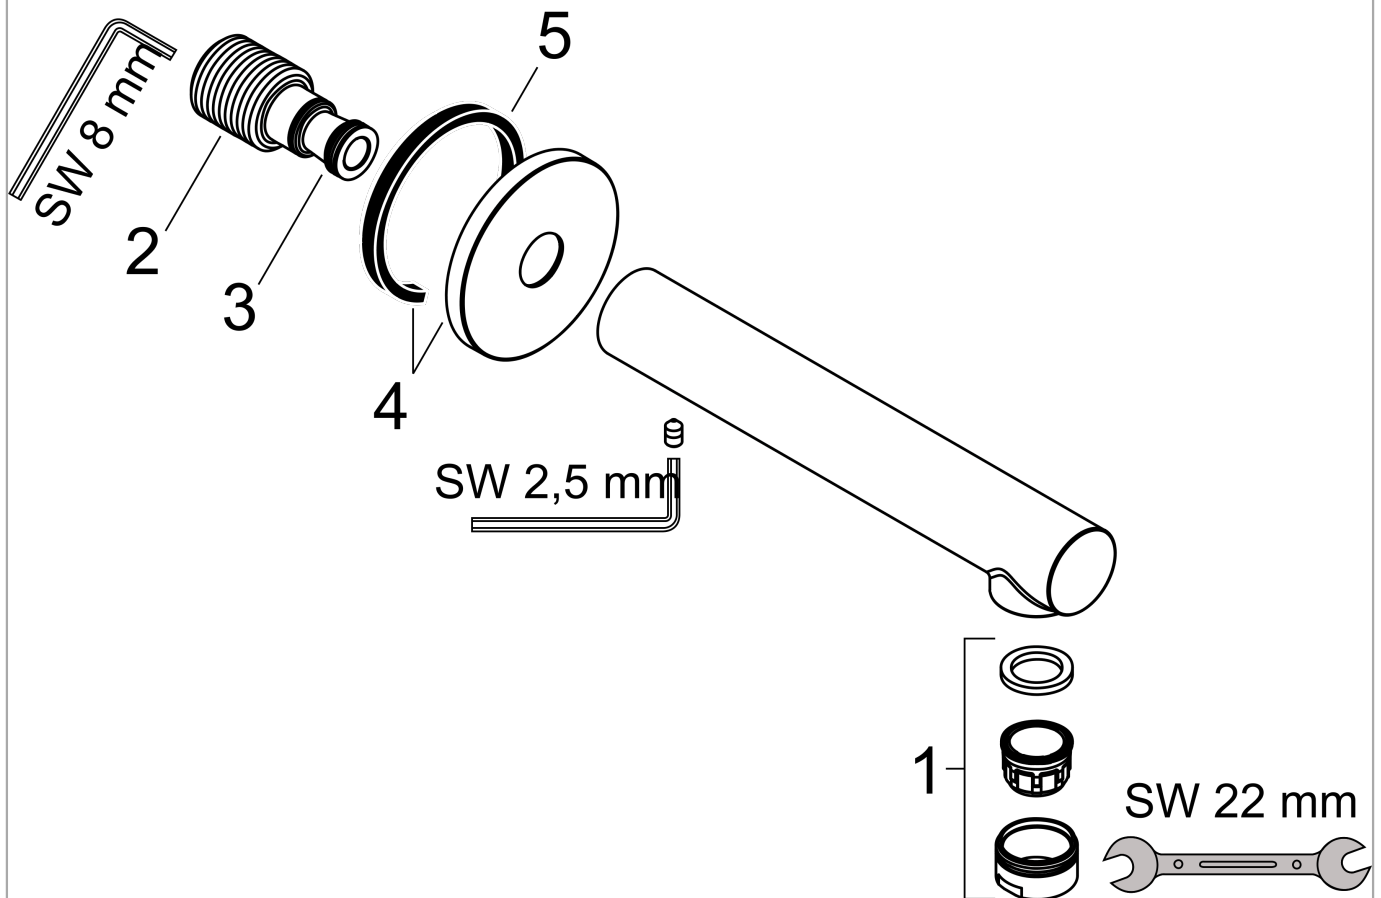

#### Scale drawing

#### Flowchart

The consumption was measured in combination with the appropriate fittings (thermostat/mixer/ in-wall valve) to reflect actual application in practice.

**Talis S**  
**Bath spout**  
 Surfaces: **Chrome**    Article Number: **72410000**

## Exploded Drawing

Year of production: >10/15

**Talis S**  
**Bath spout**  
 Surfaces: **Chrome**    Article Number: **72410000**

### Spare part list

Year of production: >10/15

Pos.	Description	Article Number	Price	PU
1	aerator M24x1 (30 l/min)	96512000	-	1
2	connecting thread G <sup>3</sup> / <sub>4</sub>	92504000	-	1
3	O-ring 13x2	98128000	-	1
4	escutcheon Ø 65 mm	92754000	-	1
5	seal	97530000	-	1