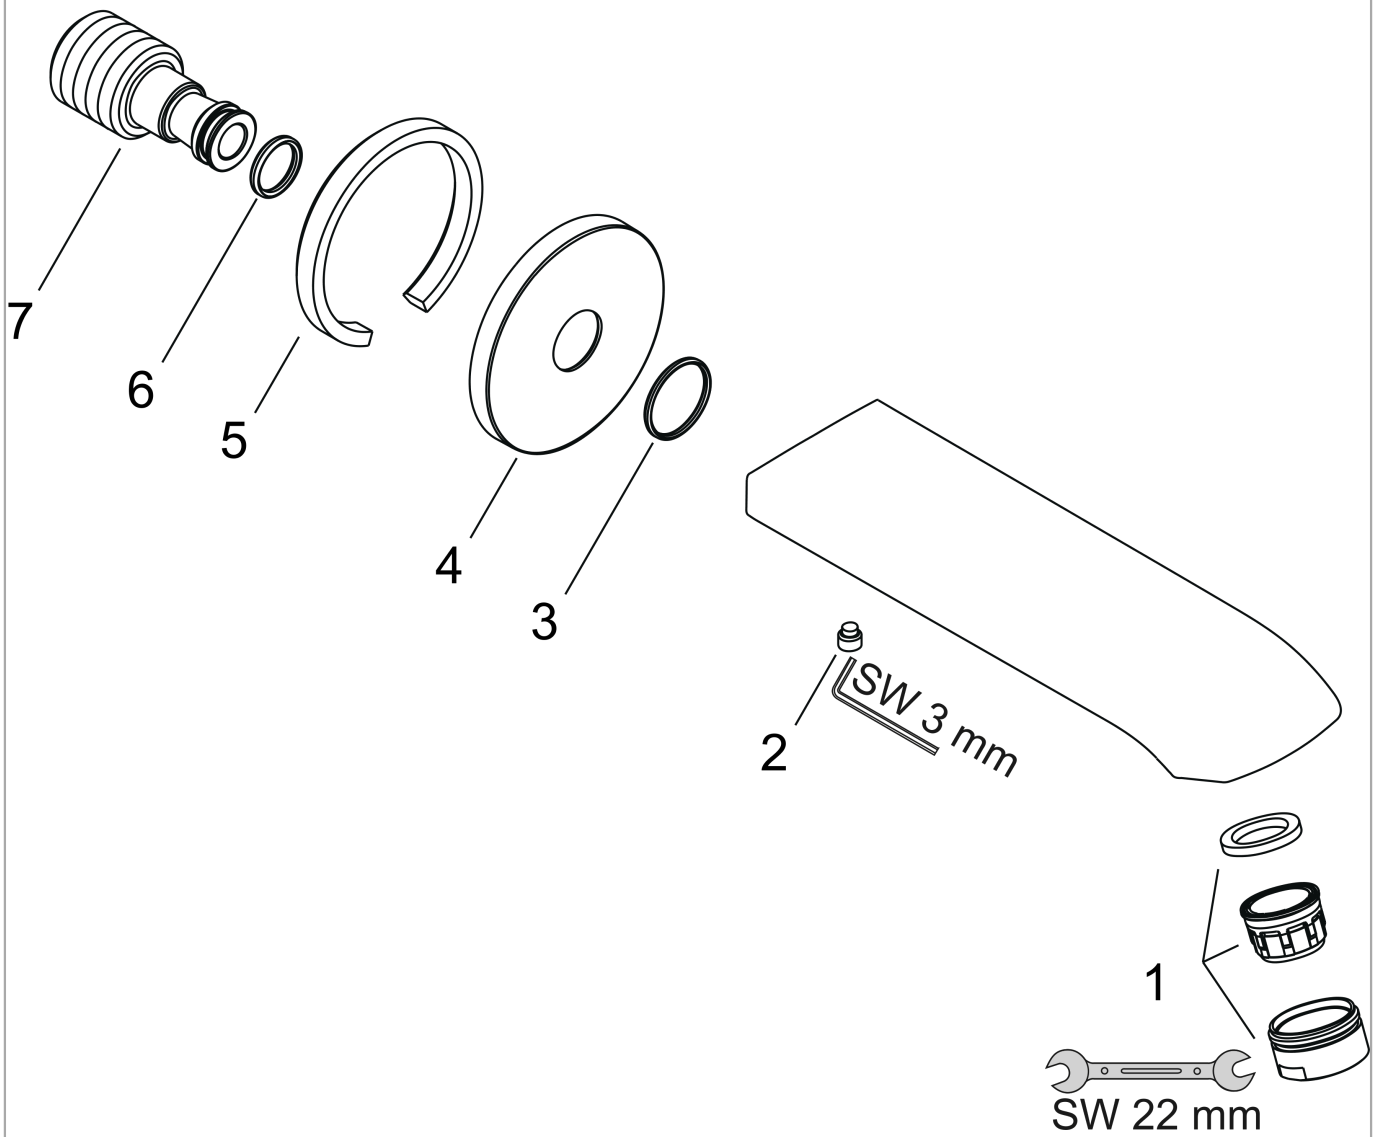

Metris

Bath spout

Surfaces: **Chrome** Article Number: **31494000**

Description

product features

- 1 function
- projection 165 mm
- wall-mounted
- maximum flow rate at 3 bar: 20 l/min
- connection dimension: DN20
- spray type: normal spray

Technology

Product image

Scale drawing

Flowchart

The consumption was measured in combination with the appropriate fittings (thermostat/mixer/ in-wall valve) to reflect actual application in practice.

Metris

Bath spout

Surfaces: **Chrome**

Article Number: **31494000**

Exploded Drawing

Year of production: >01/11

Metris

Bath spout

Surfaces: **Chrome** Article Number: **31494000**

Spare part list

Year of production: >01/11

Pos.	Description	Article Number	Price	PU
1	aerator M24x1 (30 l/min)	96512000	-	1
2	hollow set screw M6x6	97660000	-	1
3	O-ring 20x1,5	98197000	-	1
4	escutcheon	95872000	-	1
5	seal	97530000	-	1
6	O-ring 13x2	98128000	-	1
7	connecting thread	97846000	-	1