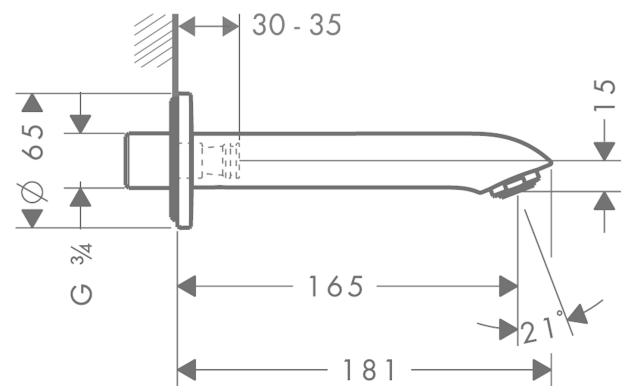

Metris

Bath spout

Surfaces: **Chrome** Article Number: **31494000**

Description

product features

- 1 function
- projection 165 mm
- wall-mounted
- maximum flow rate at 3 bar: 20 l/min
- connection dimension: DN20
- spray type: normal spray

Technology

Product image

Scale drawing

Flowchart

The consumption was measured in combination with the appropriate fittings (thermostat/mixer/ in-wall valve) to reflect actual application in practice.

Metris

Bath spout

Surfaces: **Chrome**

Article Number: **31494000**

Exploded Drawing

Year of production: >01/11

Metris

Bath spout

Surfaces: **Chrome** Article Number: **31494000**

Spare part list

Year of production: >01/11

Pos.	Description	Article Number	Price	PU
1	aerator M24x1 (30 l/min)	96512000	-	1
2	hollow set screw M6x6	97660000	-	1
3	O-ring 20x1,5	98197000	-	1
4	escutcheon	95872000	-	1
5	seal	97530000	-	1
6	O-ring 13x2	98128000	-	1
7	connecting thread	97846000	-	1