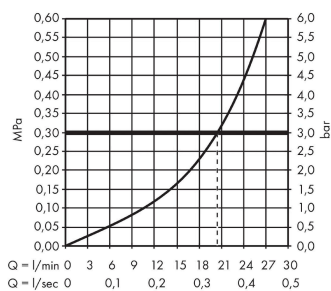

Metris

Bath spout

Surfaces: **Chrome** Article Number: **31494000**

Description

product features

- 1 function
- projection 165 mm
- wall-mounted
- maximum flow rate at 3 bar: 20 l/min
- connection dimension: DN20
- spray type: normal spray

Technology

Product image

Scale drawing

Flowchart

The consumption was measured in combination with the appropriate fittings (thermostat/mixer/ in-wall valve) to reflect actual application in practice.

Metris