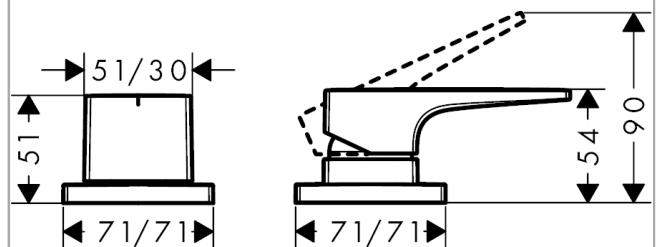

Metropol
2-hole rim mounted single lever bath mixer with lever handle
 Surfaces: **Chrome** Article Number: **32548000**

Description

product features

- 2 functions
- connection type: basic set
- min. operating pressure: 1 bar
- max. operating pressure: 10 bar
- ceramic cartridge
- temperature limitation adjustable
- connection dimension: DN15

Product image

Scale drawing

Metropol
2-hole rim mounted single lever bath mixer with lever handle
 Surfaces: **Chrome** Article Number: **32548000**

Exploded Drawing

Year of production: >04/17

Metropol
2-hole rim mounted single lever bath mixer with lever handle
 Surfaces: **Chrome** Article Number: **32548000**

Spare part list

Year of production: >04/17

Pos.	Description	Article Number	Price	PU
1	handle	93075000	-	1
2	screw cover	96338000	-	1
3	escutcheon	93138000	-	1
4	cartridge, assy	92730000	-	1
5	locking screw for handle	95140000	-	1
6	seal	95008000	-	1
7	handle	93140000	-	1
8	set of color-rings cold / hot water	92225000	-	1
9	escutcheon	93139000	-	1
a	-	13159180	-	1