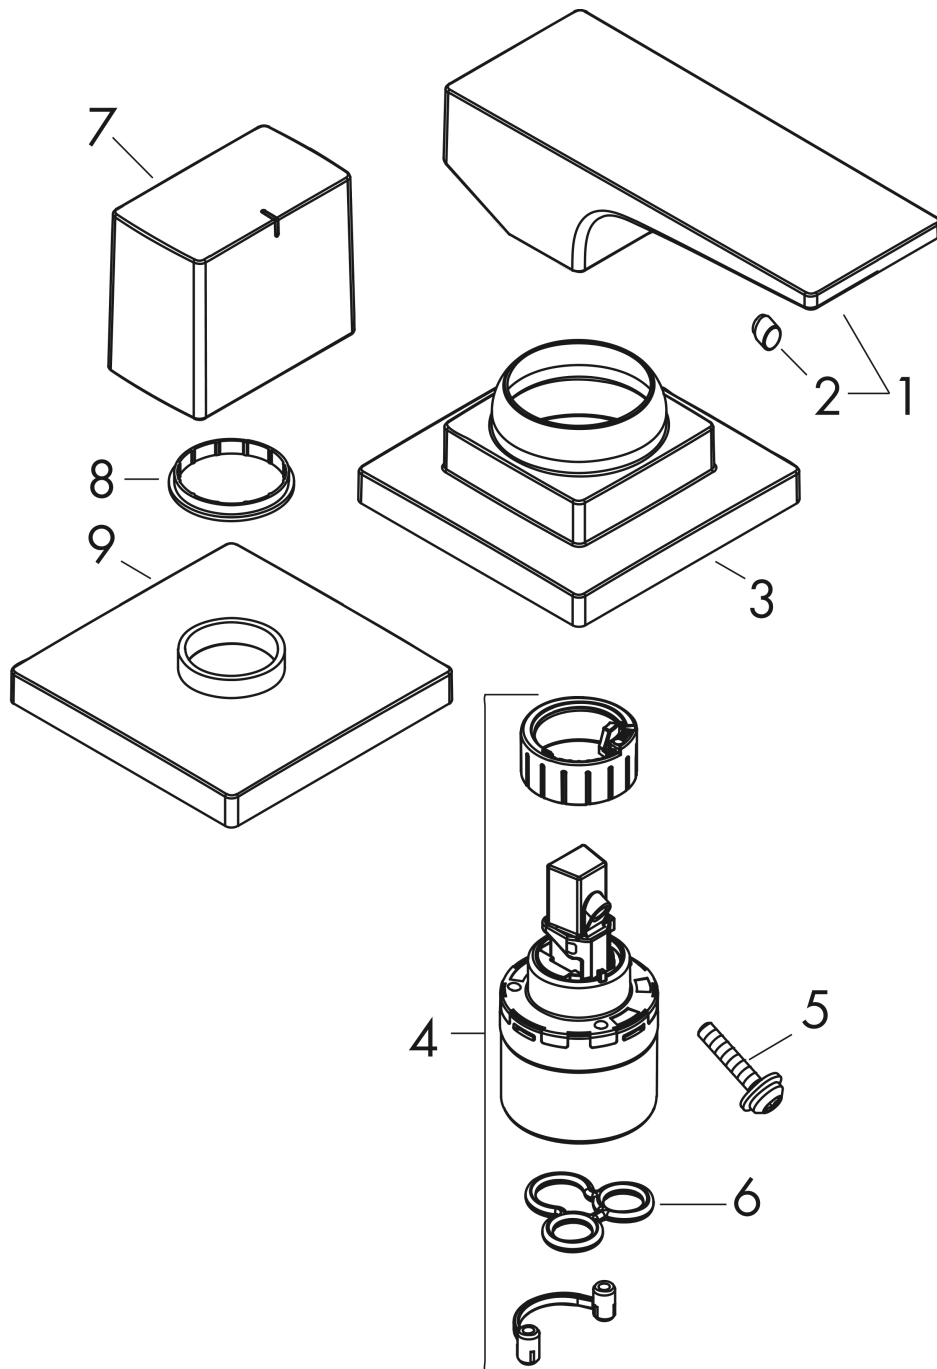

Metropol
2-hole rim mounted single lever bath mixer with lever handle
 Surfaces: **Chrome** Article Number: **32548000**

Description

product features

- 2 functions
- connection type: basic set
- min. operating pressure: 1 bar
- max. operating pressure: 10 bar
- ceramic cartridge
- temperature limitation adjustable
- connection dimension: DN15

Product image

Scale drawing

Metropol
2-hole rim mounted single lever bath mixer with lever handle
 Surfaces: **Chrome** Article Number: **32548000**

Exploded Drawing

Year of production: >04/17

Metropol
2-hole rim mounted single lever bath mixer with lever handle
 Surfaces: **Chrome** Article Number: **32548000**

Spare part list

Year of production: >04/17

Pos.	Description	Article Number	Price	PU
1	handle	93075000	-	1
2	screw cover	96338000	-	1
3	escutcheon	93138000	-	1
4	cartridge, assy	92730000	-	1
5	locking screw for handle	95140000	-	1
6	seal	95008000	-	1
7	handle	93140000	-	1
8	set of color-rings cold / hot water	92225000	-	1
9	escutcheon	93139000	-	1
a	-	13159180	-	1