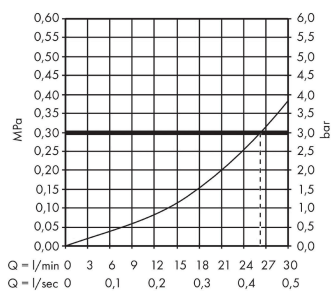

PuraVida Bath spout

Surfaces: **Chrome** Article Number: **15412000**

Description

product features

- 1 function
- projection 196 mm
- wall-mounted
- maximum flow rate at 3 bar: 26,7 l/min
- connection dimension: DN20
- spray type: normal spray

Product image

Scale drawing

Flowchart

The consumption was measured in combination with the appropriate fittings (thermostat/mixer/ in-wall valve) to reflect actual application in practice.

PuraVida
Bath spout
Surfaces: **Chrome** Article Number: **15412000**

Exploded Drawing

Year of production: >07/09

PuraVida
Bath spout
 Surfaces: **Chrome** Article Number: **15412000**

Spare part list

Year of production: >07/09

Pos.	Description	Article Number	Price	PU
1	connecting thread	97846000	-	1
2	O-ring 13x2	98128000	-	1
3	escutcheon 79 / 79 mm	95283000	-	1
4	pin	97766000	-	1
5	O-Ring 22x2	98185000	-	1
6	hollow set screw M6x6	97660000	-	1
7	aerator M24x1 (30 l/min)	98998000	-	1
8	special tool	95290000	-	1
a	connecting thread G½	95626000	-	1