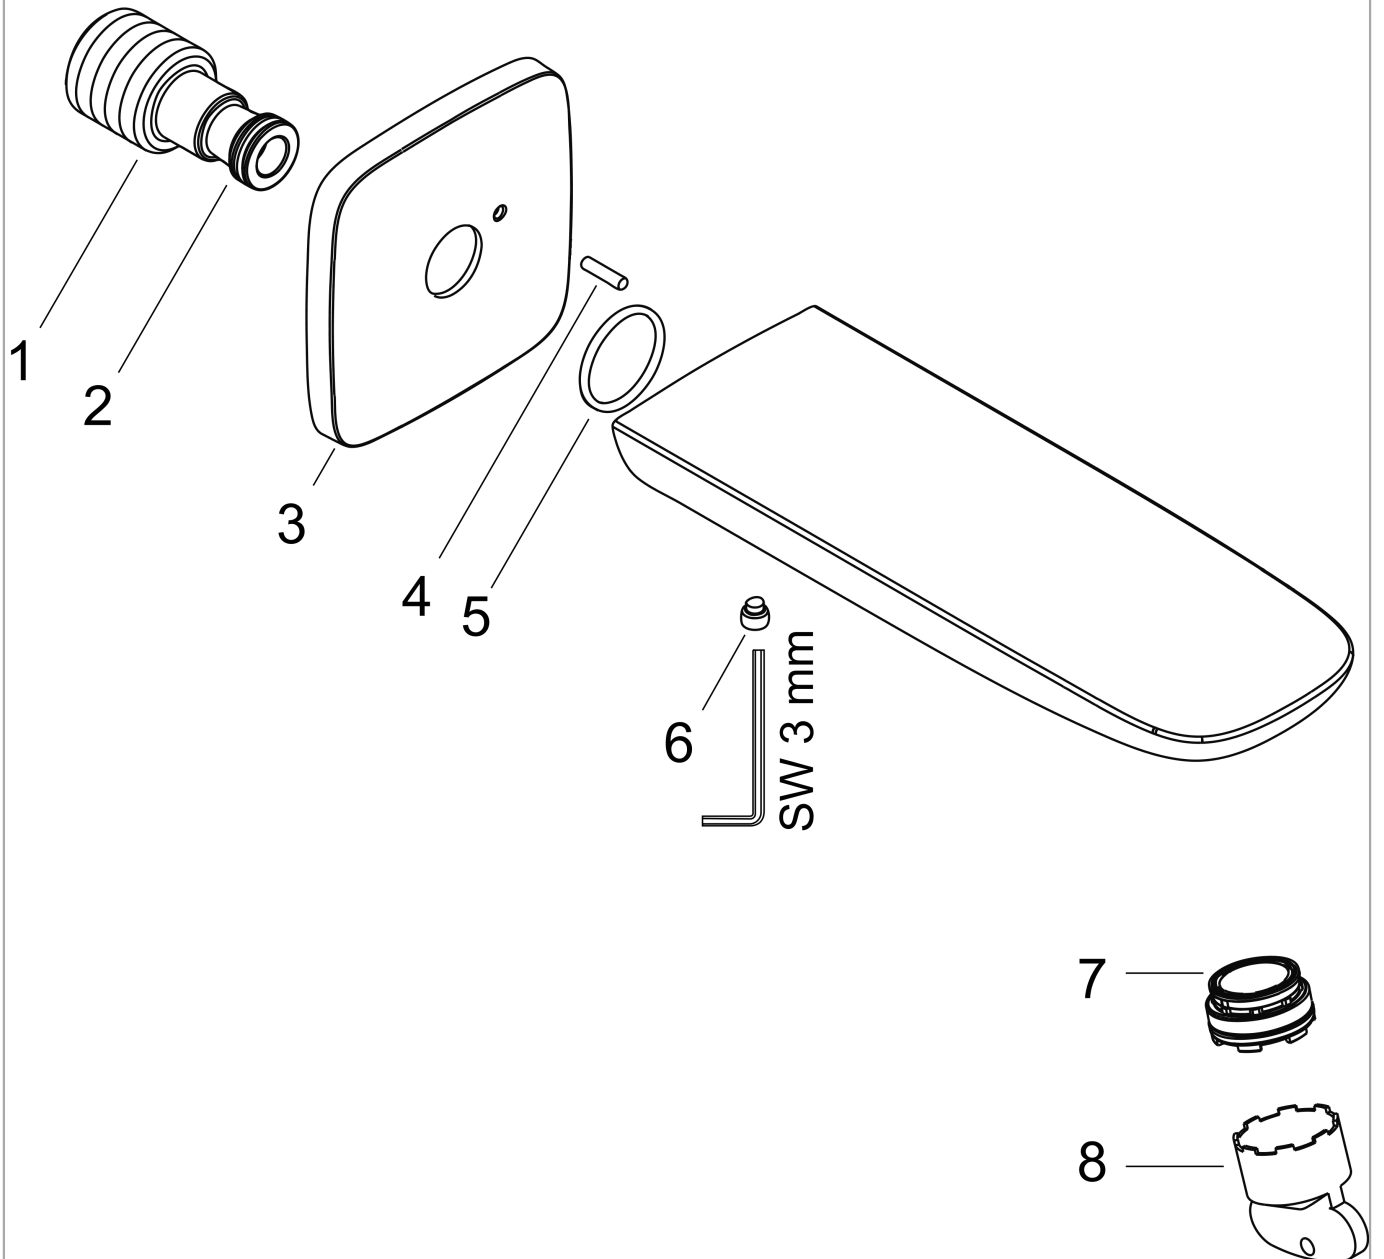

PuraVida Bath spout

Surfaces: **Chrome** Article Number: **15412000**

Description

product features

- 1 function
- projection 196 mm
- wall-mounted
- maximum flow rate at 3 bar: 26,7 l/min
- connection dimension: DN20
- spray type: normal spray

Product image

Scale drawing

Flowchart

The consumption was measured in combination with the appropriate fittings (thermostat/mixer/ in-wall valve) to reflect actual application in practice.

PuraVida
Bath spout
Surfaces: **Chrome** Article Number: **15412000**

Exploded Drawing

Year of production: >07/09

PuraVida
Bath spout
 Surfaces: **Chrome** Article Number: **15412000**

Spare part list

Year of production: >07/09

Pos.	Description	Article Number	Price	PU
1	connecting thread	97846000	-	1
2	O-ring 13x2	98128000	-	1
3	escutcheon 79 / 79 mm	95283000	-	1
4	pin	97766000	-	1
5	O-Ring 22x2	98185000	-	1
6	hollow set screw M6x6	97660000	-	1
7	aerator M24x1 (30 l/min)	98998000	-	1
8	special tool	95290000	-	1
a	connecting thread G½	95626000	-	1