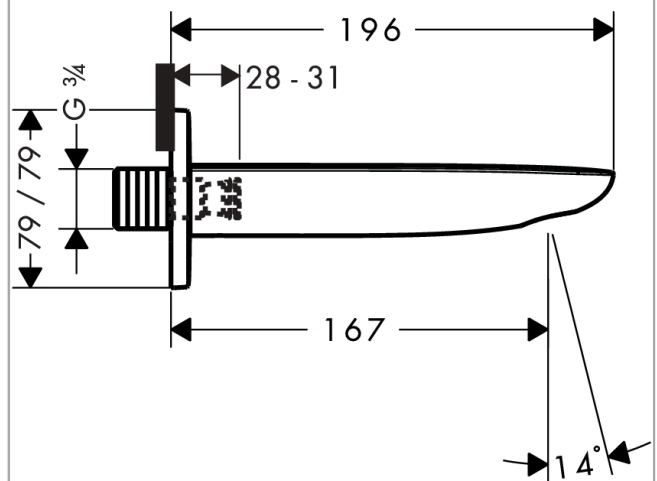

PuraVida Bath spout

Surfaces: **Chrome** Article Number: **15412000**

Description

product features

- 1 function
- projection 196 mm
- wall-mounted
- maximum flow rate at 3 bar: 26,7 l/min
- connection dimension: DN20
- spray type: normal spray

Product image

Scale drawing

Flowchart

The consumption was measured in combination with the appropriate fittings (thermostat/mixer/ in-wall valve) to reflect actual application in practice.

PuraVida
Bath spout
Surfaces: **Chrome** Article Number: **15412000**

Exploded Drawing

Year of production: >07/09

PuraVida
Bath spout
 Surfaces: **Chrome** Article Number: **15412000**

Spare part list

Year of production: >07/09

Pos.	Description	Article Number	Price	PU
1	connecting thread	97846000	-	1
2	O-ring 13x2	98128000	-	1
3	escutcheon 79 / 79 mm	95283000	-	1
4	pin	97766000	-	1
5	O-Ring 22x2	98185000	-	1
6	hollow set screw M6x6	97660000	-	1
7	aerator M24x1 (30 l/min)	98998000	-	1
8	special tool	95290000	-	1
a	connecting thread G½	95626000	-	1