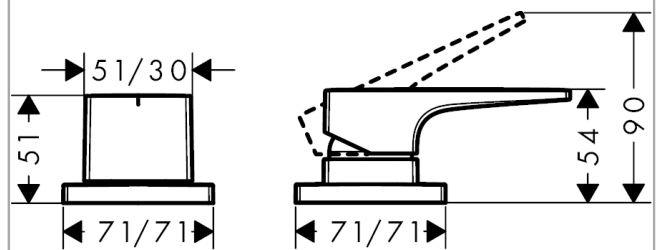

Metropol
2-hole rim mounted single lever bath mixer with loop handle
 Surfaces: **Chrome** Article Number: **74548000**

Description

product features

- 2 functions
- connection type: basic set
- min. operating pressure: 1 bar
- max. operating pressure: 10 bar
- ceramic cartridge
- temperature limitation adjustable
- connection dimension: DN15

Product image

Scale drawing

Metropol
2-hole rim mounted single lever bath mixer with loop handle
 Surfaces: **Chrome** Article Number: **74548000**

Exploded Drawing

Year of production: >04/17

Metropol
2-hole rim mounted single lever bath mixer with loop handle
 Surfaces: **Chrome** Article Number: **74548000**

Spare part list

Year of production: >04/17

Pos.	Description	Article Number	Price	PU
1	handle	93076000	-	1
2	screw cover	96338000	-	1
3	escutcheon	93138000	-	1
4	cartridge, assy	92730000	-	1
5	locking screw for handle	95140000	-	1
6	seal	95008000	-	1
7	handle	93140000	-	1
8	set of color-rings cold / hot water	92225000	-	1
9	escutcheon	93139000	-	1
a	-	13159180	-	1