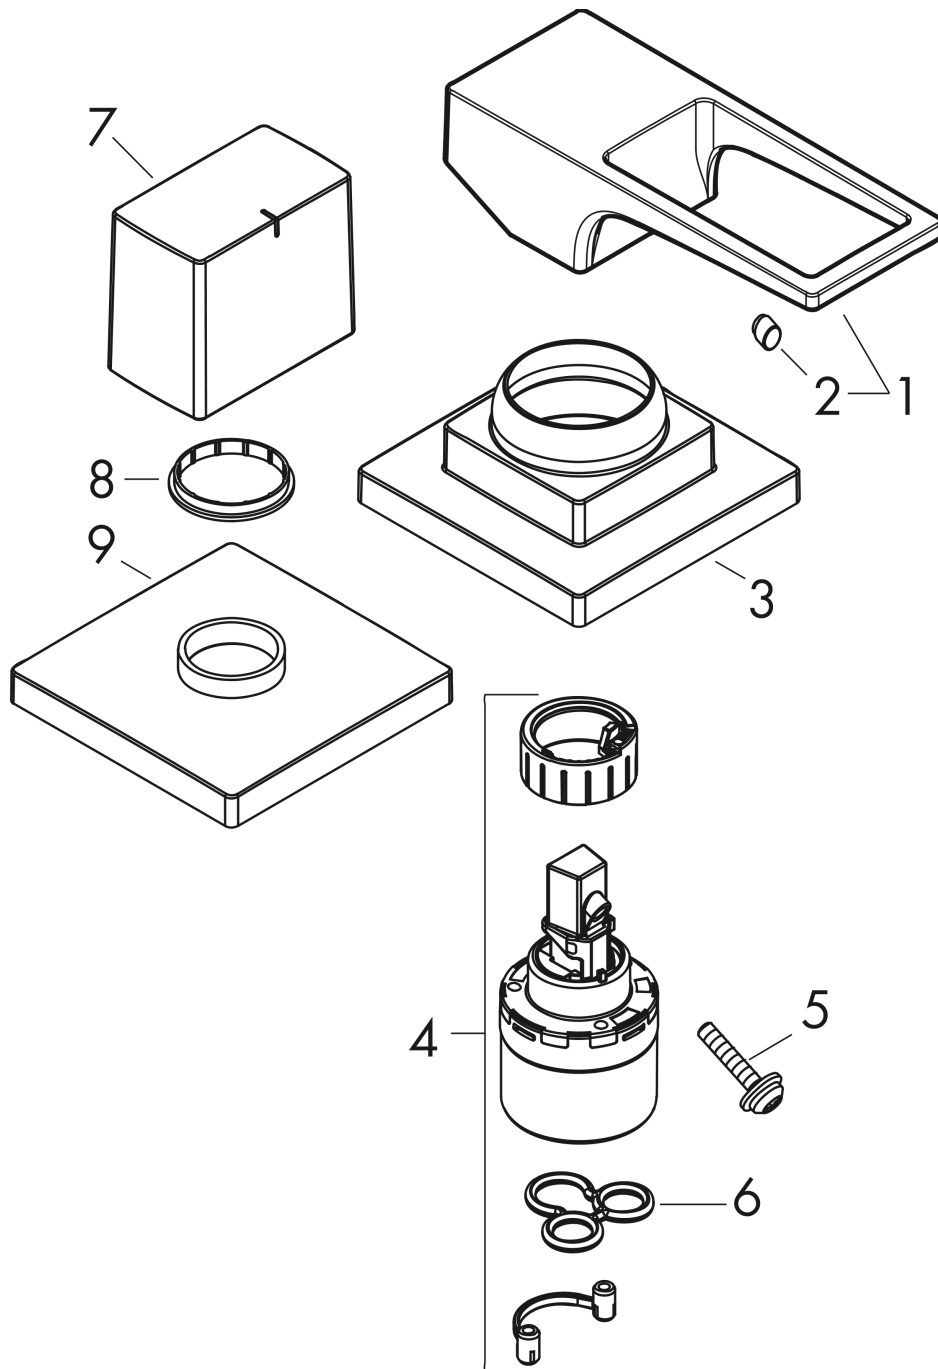

Metropol
2-hole rim mounted single lever bath mixer with loop handle
 Surfaces: **Chrome** Article Number: **74548000**

Description

product features

- 2 functions
- connection type: basic set
- min. operating pressure: 1 bar
- max. operating pressure: 10 bar
- ceramic cartridge
- temperature limitation adjustable
- connection dimension: DN15

Product image

Scale drawing

Metropol
2-hole rim mounted single lever bath mixer with loop handle
 Surfaces: **Chrome** Article Number: **74548000**

Exploded Drawing

Year of production: >04/17

Metropol
2-hole rim mounted single lever bath mixer with loop handle
 Surfaces: **Chrome** Article Number: **74548000**

Spare part list

Year of production: >04/17

Pos.	Description	Article Number	Price	PU
1	handle	93076000	-	1
2	screw cover	96338000	-	1
3	escutcheon	93138000	-	1
4	cartridge, assy	92730000	-	1
5	locking screw for handle	95140000	-	1
6	seal	95008000	-	1
7	handle	93140000	-	1
8	set of color-rings cold / hot water	92225000	-	1
9	escutcheon	93139000	-	1
a	-	13159180	-	1