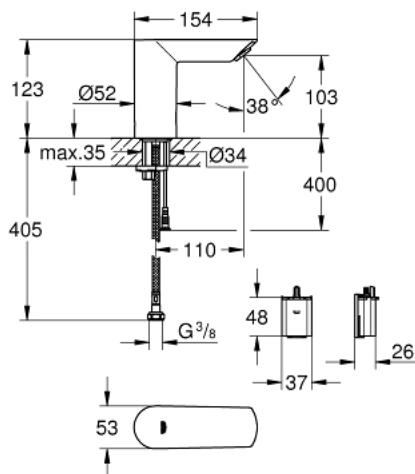

36 452 000 BAU COSMOPOLITAN E INFRA-RED ELECTRONIC BASIN TAP 1/2"

PRODUCT DESCRIPTION

- Colour: Chrome
- with infrared sensor for bi-directional communication for monitoring, configuration and servicing
- for cold or premixed water
- 6V lithium battery, type CR-P2
- battery lifetime approx. 7 years (150 actuations a day)
- GROHE Long-Life finish
- GROHE Water Saving - Less water, perfect flow
- maximum flow rate (at 3 bar): 5 l/min
- Lead and Nickel Free Inner Water Ways
- body made of composite polymer
- flexible connection hose
- dirt strainer
- with integrated solenoid valve
- external battery
- rapid installation system
- multistage battery status display
- 7 pre-set programs
- auto flush
- thermal disinfection
- cleaning mode
- additional functions and precise settings by remote control 36 407
- CE approved
- noise classification 1 in accordance with DIN4109
- type of protection faucet IP 59

36 452 000 BAU COSMOPOLITAN E INFRA-RED ELECTRONIC BASIN TAP 1/2"

SPARE PARTS, May 2020 – now

- 1: Screw (Spare part-nr. 4283100M)
 - 2: Flow restrictor (Spare part-nr. 42582000)
 - 3: Solenoid valve (Spare part-nr. 42479000)
 - 4: Shank mounting kit (Spare part-nr. 46249000)
 - 5: Non-return valve (Spare part-nr. 4257200M)
 - 6: Filter (Spare part-nr. 4241300M)
 - 7: Battery Housing (Spare part-nr. 42393000)
 - 7.1: Battery (Spare part-nr. 42886000)
 - 8: Remote control (Spare part-nr. 36407001)*
 - 9: Mounting wrench (Spare part-nr. 19017000)*
 - 10: Power extension cable (Spare part-nr. 36340000)*
 - 11: Power extension cable (Spare part-nr. 36341000)*
- * Optional accessories