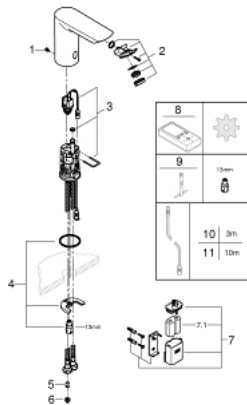

36 452 000 BAU COSMOPOLITAN E INFRA-RED ELECTRONIC BASIN TAP 1/2"

PRODUCT DESCRIPTION

- Colour: Chrome
- with infrared sensor for bi-directional communication for monitoring, configuration and servicing
- for cold or premixed water
- 6V lithium battery, type CR-P2
- battery lifetime approx. 7 years (150 actuations a day)
- GROHE Long-Life finish
- GROHE Water Saving - Less water, perfect flow
- maximum flow rate (at 3 bar): 5 l/min
- Lead and Nickel Free Inner Water Ways
- body made of composite polymer
- flexible connection hose
- dirt strainer
- with integrated solenoid valve
- external battery
- rapid installation system
- multistage battery status display
- 7 pre-set programs
- auto flush
- thermal disinfection
- cleaning mode
- additional functions and precise settings by remote control 36 407
- CE approved
- noise classification 1 in accordance with DIN4109
- type of protection faucet IP 59

36 452 000 BAU COSMOPOLITAN E INFRA-RED ELECTRONIC BASIN TAP 1/2"

SPARE PARTS, May 2020 – now

- 1: Screw (Spare part-nr. 4283100M)
 - 2: Flow restrictor (Spare part-nr. 42582000)
 - 3: Solenoid valve (Spare part-nr. 42479000)
 - 4: Shank mounting kit (Spare part-nr. 46249000)
 - 5: Non-return valve (Spare part-nr. 4257200M)
 - 6: Filter (Spare part-nr. 4241300M)
 - 7: Battery Housing (Spare part-nr. 42393000)
 - 7.1: Battery (Spare part-nr. 42886000)
 - 8: Remote control (Spare part-nr. 36407001)*
 - 9: Mounting wrench (Spare part-nr. 19017000)*
 - 10: Power extension cable (Spare part-nr. 36340000)*
 - 11: Power extension cable (Spare part-nr. 36341000)*
- * Optional accessories