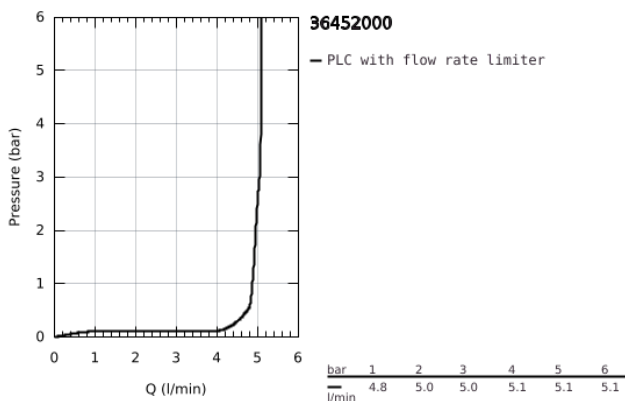

36 452 000 BAU COSMOPOLITAN E INFRA-RED ELECTRONIC BASIN TAP 1/2"

PRODUCT DESCRIPTION

- Colour: Chrome
- with infrared sensor for bi-directional communication for monitoring, configuration and servicing
- for cold or premixed water
- 6V lithium battery, type CR-P2
- battery lifetime approx. 7 years (150 actuations a day)
- GROHE Long-Life finish
- GROHE Water Saving - Less water, perfect flow
- maximum flow rate (at 3 bar): 5 l/min
- Lead and Nickel Free Inner Water Ways
- body made of composite polymer
- flexible connection hose
- dirt strainer
- with integrated solenoid valve
- external battery
- rapid installation system
- multistage battery status display
- 7 pre-set programs
- auto flush
- thermal disinfection
- cleaning mode
- additional functions and precise settings by remote control 36 407
- CE approved
- noise classification 1 in accordance with DIN4109
- type of protection faucet IP 59

36 452 000 BAU COSMOPOLITAN E INFRA-RED ELECTRONIC BASIN TAP 1/2"

SPARE PARTS, May 2020 – now

- 1: Screw (Spare part-nr. 4283100M)
 - 2: Flow restrictor (Spare part-nr. 42582000)
 - 3: Solenoid valve (Spare part-nr. 42479000)
 - 4: Shank mounting kit (Spare part-nr. 46249000)
 - 5: Non-return valve (Spare part-nr. 4257200M)
 - 6: Filter (Spare part-nr. 4241300M)
 - 7: Battery Housing (Spare part-nr. 42393000)
 - 7.1: Battery (Spare part-nr. 42886000)
 - 8: Remote control (Spare part-nr. 36407001)*
 - 9: Mounting wrench (Spare part-nr. 19017000)*
 - 10: Power extension cable (Spare part-nr. 36340000)*
 - 11: Power extension cable (Spare part-nr. 36341000)*
- * Optional accessories