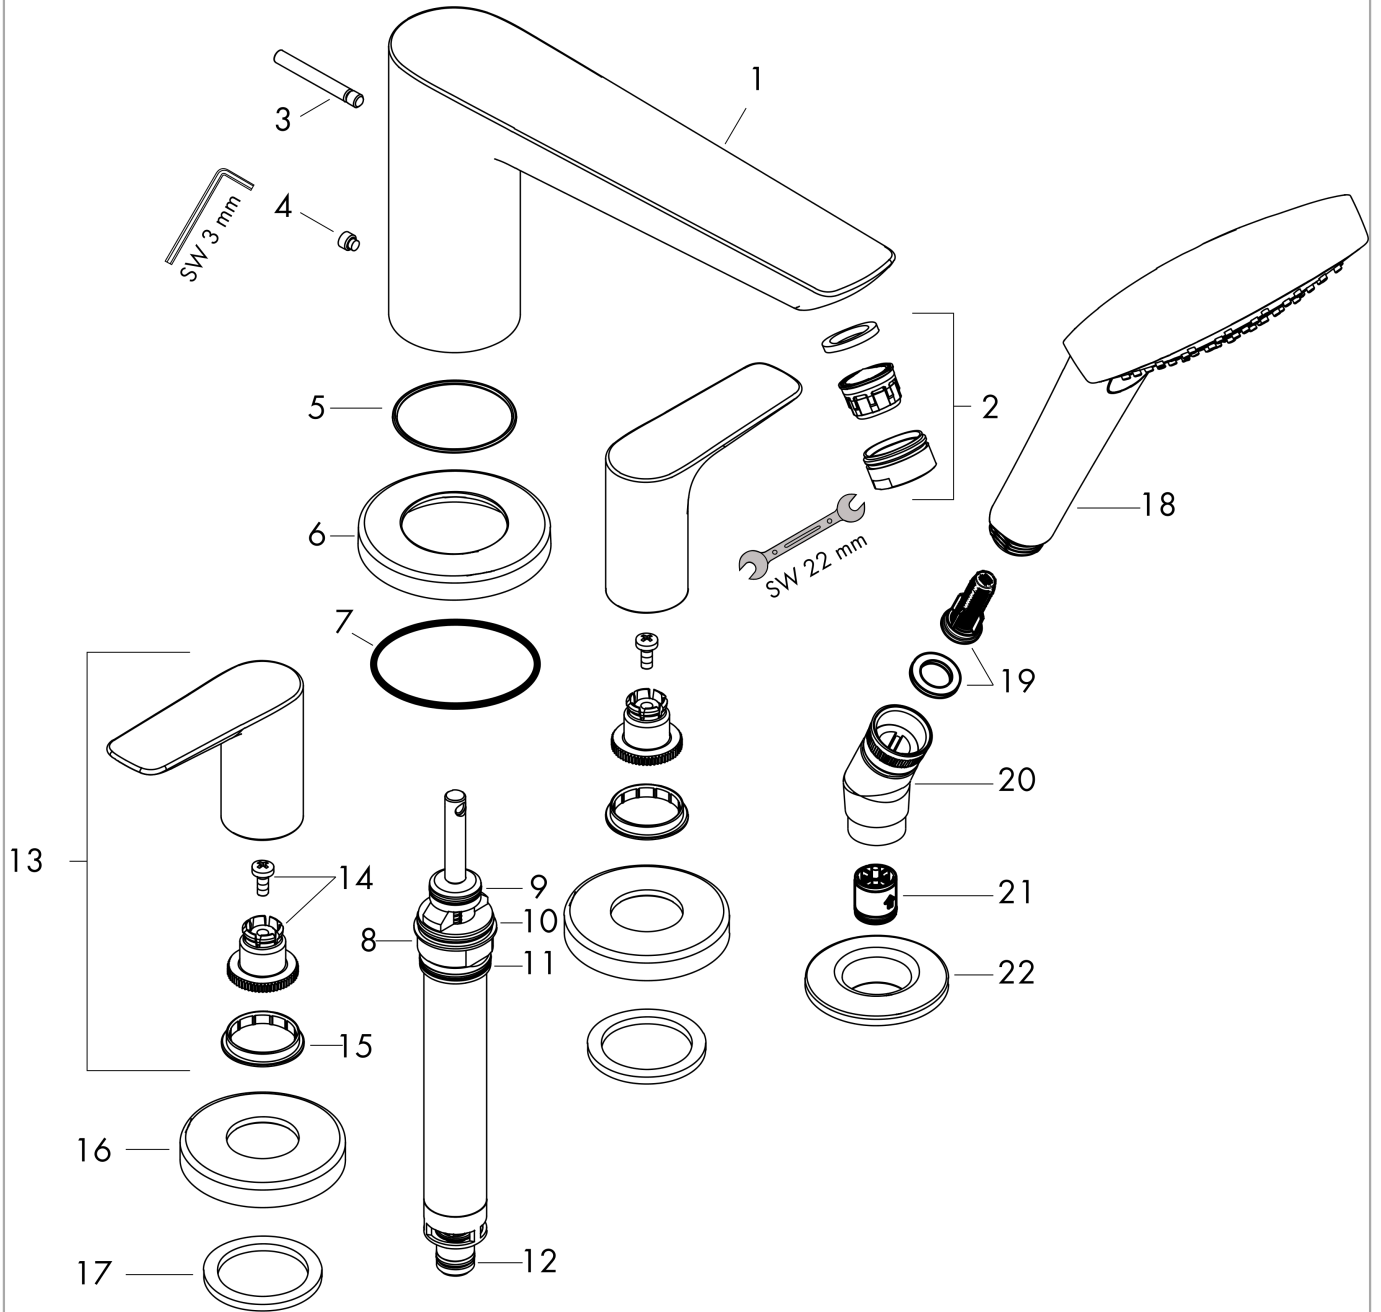

Talis E
 4-hole rim mounted bath mixer
 Surfaces: **Chrome** Article Number: **71748000**

Exploded Drawing

Year of production: >01/16

Talis E

4-hole rim mounted bath mixer

Surfaces: **Chrome** Article Number: **71748000**

Spare part list

Year of production: >01/16

Pos.	Description	Article Number	Price	PU
1	spout cpl.	92780000	-	1
2	aerator M24x1 (30 l/min)	96512000	-	1
3	diverter knob	98707000	-	1
4	hollow set screw M6x6	97660000	-	1
5	O-ring 41x1,5	98168000	-	1
6	escutcheon Ø 70 mm	97779000	-	1
7	O-ring 58x3	98202000	-	1
8	selector assy	96775000	-	1
9	O-Ring 14x2,5	98189000	-	1
10	O-Ring 23x2,5	98183000	-	1
11	O-Ring 22x2	98185000	-	1
12	O-ring 9x2,5	98217000	-	1
13	handle	92779000	-	1
14	handle fixing set	94184000	-	1
15	set of color-rings cold / hot water	95819000	-	1
16	escutcheon	31098000	-	1
17	flat seal	98749000	-	1
18	handshower	26814400	-	1
19	filter insert	97708000	-	1
20	shower holder	28071000	-	1
21	set of non return valves DW 15	94074000	-	1
22	escutcheon Ø 52 mm	97159000	-	1
a	concealed item	13244180	-	1
b	Grease	90920000	-	1