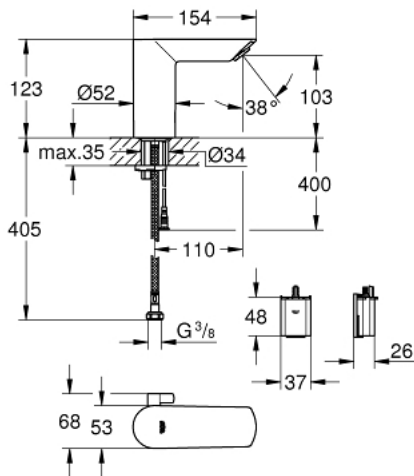

## 36 451 000 BAU COSMOPOLITAN E INFRA-RED ELECTRONIC BASIN MIXER 1/2" WITH MIXING DEVICE AND TEMPERATURE LIMITER

### PRODUCT DESCRIPTION

- Colour: Chrome
- with infrared sensor for bi-directional communication for monitoring, configuration and servicing
- 6V lithium battery, type CR-P2
- battery lifetime approx. 7 years (150 actuations a day)
- GROHE Long-Life finish
- GROHE Water Saving - Less water, perfect flow
- maximum flow rate (at 3 bar): 5 l/min
- Lead and Nickel Free Inner Water Ways
- body made of composite polymer
- flexible connection hoses
- non-return valve
- dirt strainers
- with integrated solenoid valve
- external battery
- rapid installation system
- multistage battery status display
- 7 pre-set programs
- auto flush
- thermal disinfection
- cleaning mode
- additional functions and precise settings by remote control 36 407
- CE approved
- noise classification 1 in accordance with DIN4109
- type of protection faucet IP 59

### SPARE PARTS, April 2023 – now

- 1: Screw (Spare part-nr. 4283100M)
  - 2: Flow restrictor (Spare part-nr. 42582000)
  - 3: Solenoid valve (Spare part-nr. 42479000)
  - 4: Lever (Spare part-nr. 42581000)
  - 5: Shank mounting kit (Spare part-nr. 46249000)
  - 6: Non-return valve (Spare part-nr. 4257200M)
  - 7: Filter (Spare part-nr. 4241300M)
  - 8: Battery Housing (Spare part-nr. 42393000)
  - 8.1: Battery (Spare part-nr. 42886000)
  - 9: Waste set with push-open plug (Spare part-nr. 65807000)\*
  - 10: Mains adaptor (Spare part-nr. 42388000)\*
  - 11: Remote control (Spare part-nr. 36407001)\*
  - 12: Mounting wrench (Spare part-nr. 19017000)\*
  - 13: Power extension cable (Spare part-nr. 36340000)\*
  - 14: Power extension cable (Spare part-nr. 36341000)\*
- \* Optional accessories