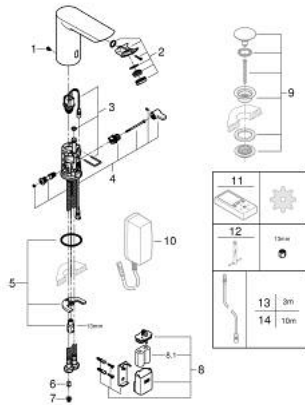

## 36 451 000 BAU COSMOPOLITAN E INFRA-RED ELECTRONIC BASIN MIXER 1/2" WITH MIXING DEVICE AND TEMPERATURE LIMITER

### PRODUCT DESCRIPTION

- Colour: Chrome
- with infrared sensor for bi-directional communication for monitoring, configuration and servicing
- 6V lithium battery, type CR-P2
- battery lifetime approx. 7 years (150 actuations a day)
- GROHE Long-Life finish
- GROHE Water Saving - Less water, perfect flow
- maximum flow rate (at 3 bar): 5 l/min
- Lead and Nickel Free Inner Water Ways
- body made of composite polymer
- flexible connection hoses
- non-return valve
- dirt strainers
- with integrated solenoid valve
- external battery
- rapid installation system
- multistage battery status display
- 7 pre-set programs
- auto flush
- thermal disinfection
- cleaning mode
- additional functions and precise settings by remote control 36 407
- CE approved
- noise classification 1 in accordance with DIN4109
- type of protection faucet IP 59

### SPARE PARTS, April 2023 – now

- 1: Screw (Spare part-nr. 4283100M)
  - 2: Flow restrictor (Spare part-nr. 42582000)
  - 3: Solenoid valve (Spare part-nr. 42479000)
  - 4: Lever (Spare part-nr. 42581000)
  - 5: Shank mounting kit (Spare part-nr. 46249000)
  - 6: Non-return valve (Spare part-nr. 4257200M)
  - 7: Filter (Spare part-nr. 4241300M)
  - 8: Battery Housing (Spare part-nr. 42393000)
  - 8.1: Battery (Spare part-nr. 42886000)
  - 9: Waste set with push-open plug (Spare part-nr. 65807000)\*
  - 10: Mains adaptor (Spare part-nr. 42388000)\*
  - 11: Remote control (Spare part-nr. 36407001)\*
  - 12: Mounting wrench (Spare part-nr. 19017000)\*
  - 13: Power extension cable (Spare part-nr. 36340000)\*
  - 14: Power extension cable (Spare part-nr. 36341000)\*
- \* Optional accessories