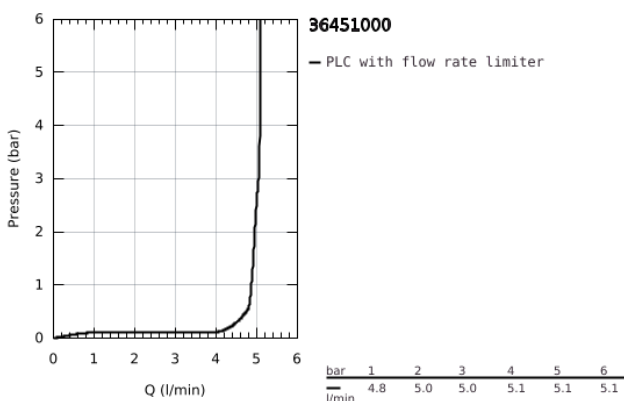

## 36 451 000 BAU COSMOPOLITAN E INFRA-RED ELECTRONIC BASIN MIXER 1/2" WITH MIXING DEVICE AND TEMPERATURE LIMITER

### PRODUCT DESCRIPTION

- Colour: Chrome
- with infrared sensor for bi-directional communication for monitoring, configuration and servicing
- 6V lithium battery, type CR-P2
- battery lifetime approx. 7 years (150 actuations a day)
- GROHE Long-Life finish
- GROHE Water Saving - Less water, perfect flow
- maximum flow rate (at 3 bar): 5 l/min
- Lead and Nickel Free Inner Water Ways
- body made of composite polymer
- flexible connection hoses
- non-return valve
- dirt strainers
- with integrated solenoid valve
- external battery
- rapid installation system
- multistage battery status display
- 7 pre-set programs
- auto flush
- thermal disinfection
- cleaning mode
- additional functions and precise settings by remote control 36 407
- CE approved
- noise classification 1 in accordance with DIN4109
- type of protection faucet IP 59