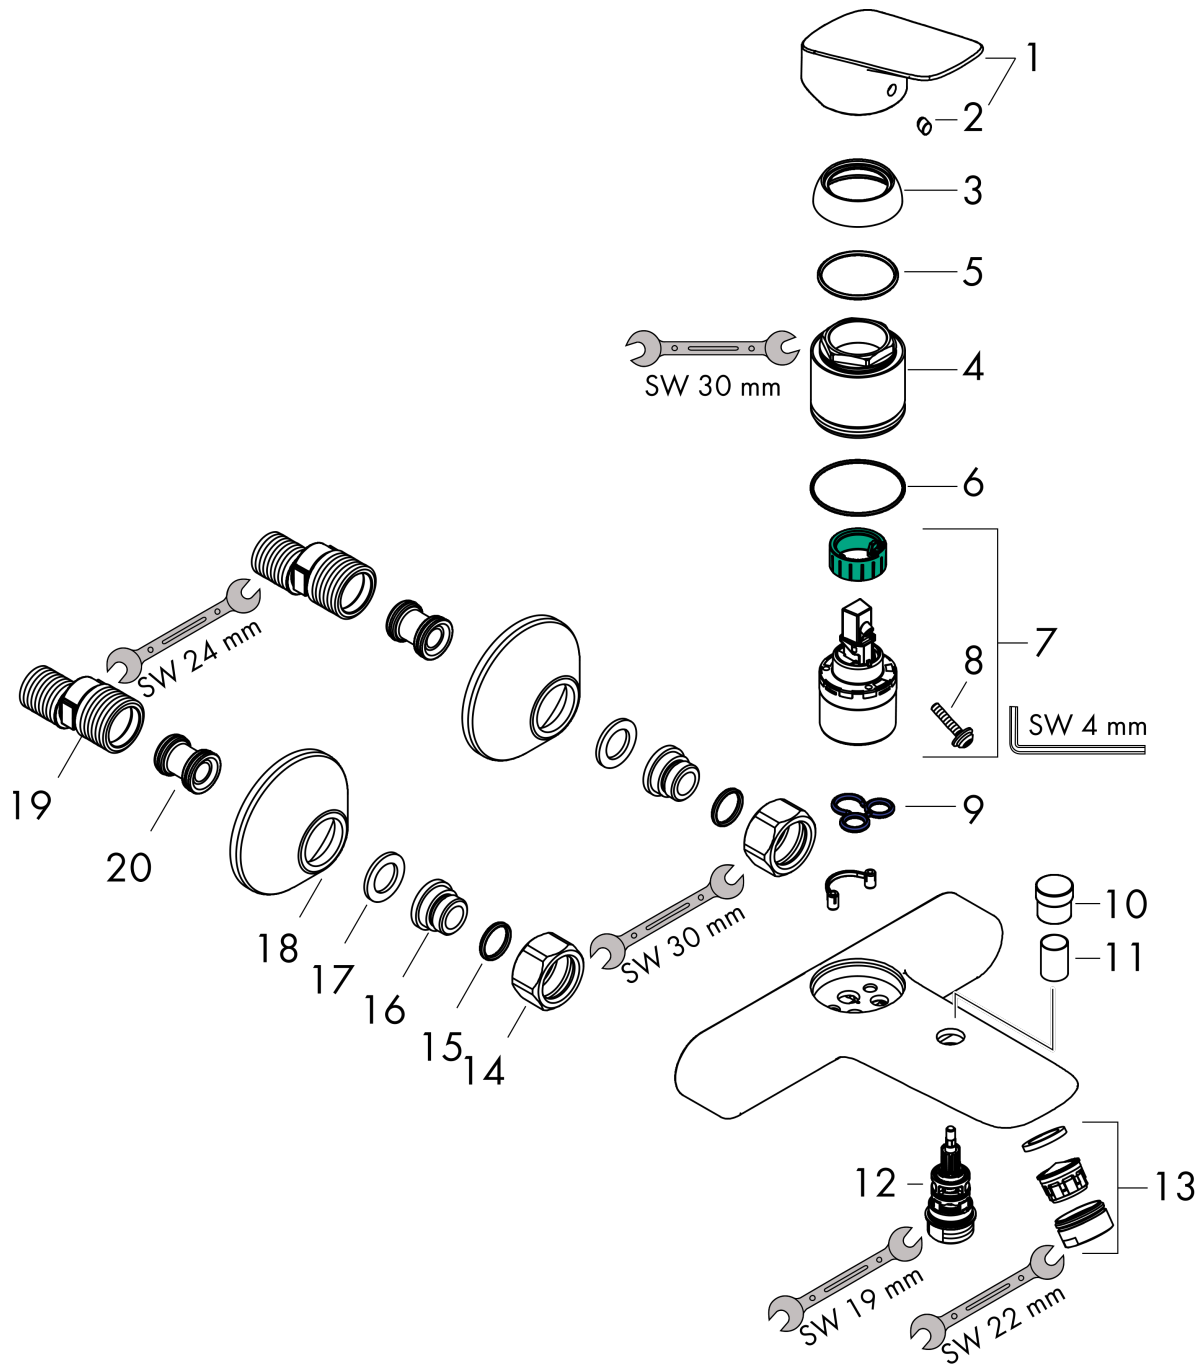

Logis

Single lever bath mixer for exposed installation

Surfaces: **Chrome** Article Number: **71400000**

Description

product features

- 2 functions
- projection 194 mm
- connection type: s-shaped connections
- centre distance: 150 ± 12 mm
- spray type mixer: normal spray
- flow rate for bath spout at 3 bar: 20 l/min
- flow rate of hand shower at 3 bar: 17 l/min
- ceramic cartridge
- temperature limitation adjustable
- diverter with automatic resetting
- non-return valve
- with silencer
- suitable for continuous flow water heaters
- connection dimension: DN15

Technology

Product image

Scale drawing

Logis
Single lever bath mixer for exposed installation
 Surfaces: **Chrome** Article Number: **7140000**

Flowchart

Logis
Single lever bath mixer for exposed installation
 Surfaces: **Chrome** Article Number: **71400000**

Exploded Drawing

Year of production: >01/15

Logis
Single lever bath mixer for exposed installation
 Surfaces: **Chrome** Article Number: **71400000**

Spare part list

Year of production: >01/15

Pos.	Description	Article Number	Price	PU
1	handle	92224000	-	1
2	screw cover	96338000	-	1
3	flange	97406000	-	1
4	nut	97977000	-	1
5	O-Ring 32x2	98193000	-	1
6	O-ring 40x1,5	98464000	-	1
7	cartridge, assy	92730000	-	1
8	locking screw for handle	95140000	-	1
9	seal	95008000	-	1
10	diverter knob	97981000	-	1
11	sleeve	97979000	-	1
12	selector	97978000	-	1
13	aerator M24x1 (30 l/min)	92360000	-	1
14	set of nuts	96157000	-	1
15	O-ring 15x2	98163000	-	1
16	connecting thread	97220000	-	1
17	filter packing	96922000	-	1
18	escutcheon Ø 70 mm	94135000	-	1
19	set of S-unions (±12 mm)	94140000	-	1
20	noise reduction	96429000	-	1
a	set of S-unions (±32 mm)	98592000	-	1