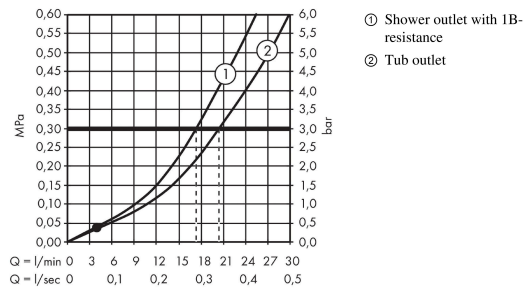

Logis

Single lever bath mixer for exposed installation

Surfaces: **Chrome** Article Number: **71400000**

Description

product features

- 2 functions
- projection 194 mm
- connection type: s-shaped connections
- centre distance: 150 ± 12 mm
- spray type mixer: normal spray
- flow rate for bath spout at 3 bar: 20 l/min
- flow rate of hand shower at 3 bar: 17 l/min
- ceramic cartridge
- temperature limitation adjustable
- diverter with automatic resetting
- non-return valve
- with silencer
- suitable for continuous flow water heaters
- connection dimension: DN15

Technology

Product image

Scale drawing

Logis
Single lever bath mixer for exposed installation
 Surfaces: **Chrome** Article Number: **7140000**

Flowchart

Logis
Single lever bath mixer for exposed installation
 Surfaces: **Chrome** Article Number: **71400000**