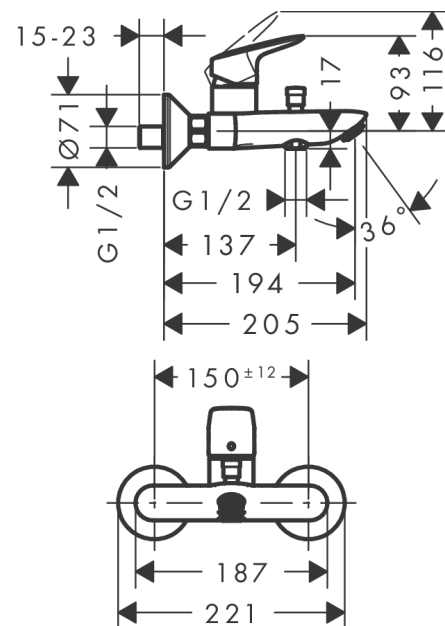

Logis

Single lever bath mixer for exposed installation

Surfaces: **Chrome** Article Number: **71400000**

Description

product features

- 2 functions
- projection 194 mm
- connection type: s-shaped connections
- centre distance: 150 ± 12 mm
- spray type mixer: normal spray
- flow rate for bath spout at 3 bar: 20 l/min
- flow rate of hand shower at 3 bar: 17 l/min
- ceramic cartridge
- temperature limitation adjustable
- diverter with automatic resetting
- non-return valve
- with silencer
- suitable for continuous flow water heaters
- connection dimension: DN15

Technology

Product image

Scale drawing

Logis
Single lever bath mixer for exposed installation
 Surfaces: **Chrome** Article Number: **7140000**

Flowchart

Logis
Single lever bath mixer for exposed installation
 Surfaces: **Chrome** Article Number: **71400000**

Exploded Drawing

Year of production: >01/15

Logis
Single lever bath mixer for exposed installation
 Surfaces: **Chrome** Article Number: **71400000**

Spare part list

Year of production: >01/15

Pos.	Description	Article Number	Price	PU
1	handle	92224000	-	1
2	screw cover	96338000	-	1
3	flange	97406000	-	1
4	nut	97977000	-	1
5	O-Ring 32x2	98193000	-	1
6	O-ring 40x1,5	98464000	-	1
7	cartridge, assy	92730000	-	1
8	locking screw for handle	95140000	-	1
9	seal	95008000	-	1
10	diverter knob	97981000	-	1
11	sleeve	97979000	-	1
12	selector	97978000	-	1
13	aerator M24x1 (30 l/min)	92360000	-	1
14	set of nuts	96157000	-	1
15	O-ring 15x2	98163000	-	1
16	connecting thread	97220000	-	1
17	filter packing	96922000	-	1
18	escutcheon Ø 70 mm	94135000	-	1
19	set of S-unions (±12 mm)	94140000	-	1
20	noise reduction	96429000	-	1
a	set of S-unions (±32 mm)	98592000	-	1